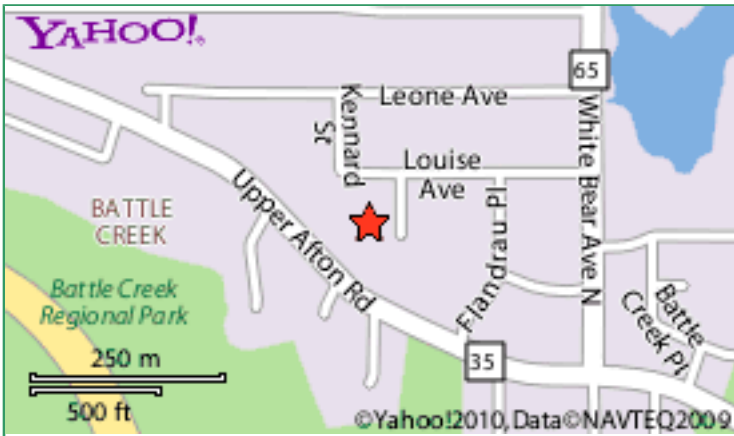

PetCare

Contact Information

Canine Consultation

99 Lyon St
Saint Paul, MN 55106
(651) 738-1026

Website: N/A
E-Mail: N/A

Map

Hours Of Operation

N/A